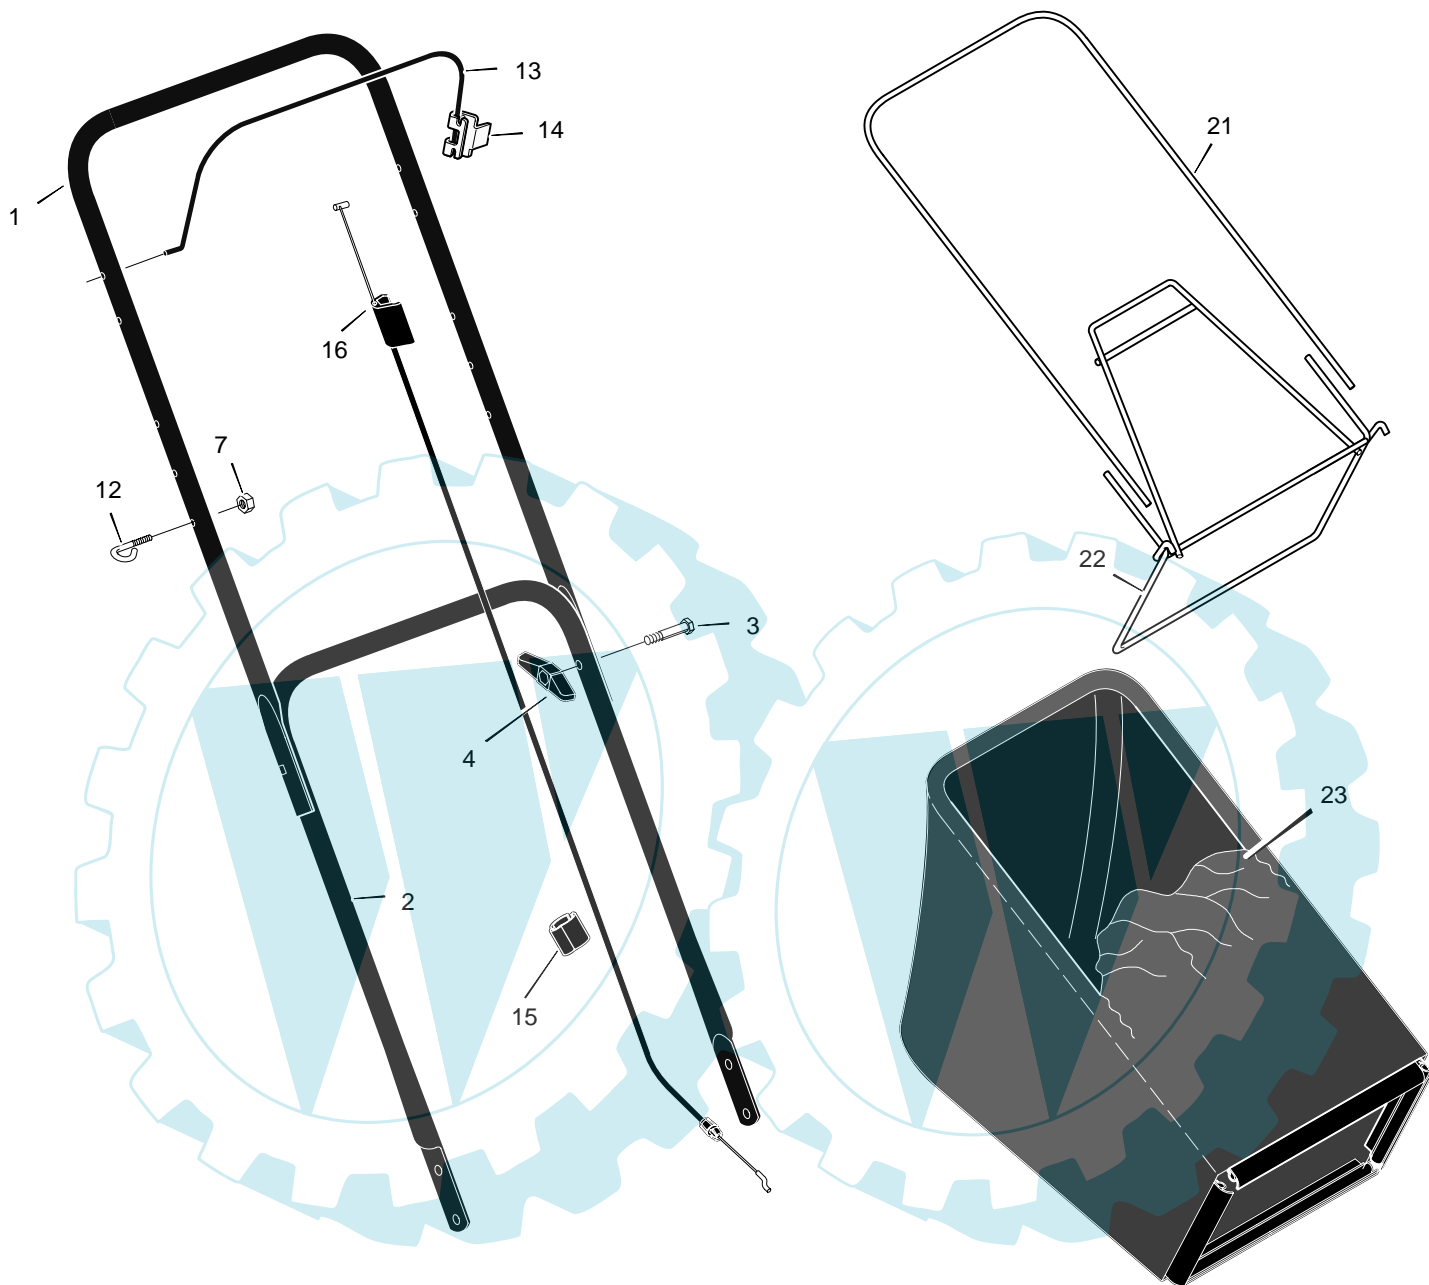

204110x52A

MOWER HOUSING ASSEMBLY

1	776151	Housing	17	672763E701	Blade	33	26x217	Screw
2	+	Engine	18	672503	Adapter, Blade	51	002x16	Bolt, Carriage
3	002x81	Bolt, Carriage	19	672600	Adjuster, Right Front Height	52	26x221	Screw
4	672605	Adjuster, Left Rear Height	20	0025x6	Bolt, Engine	53	028x42	Push On Cap
5	028x49	Push Retainer *	22	001x45	Bolt	66	014x86	Wingnut
6	1101239E245	Bracket, Left Handle	23	015x79	Nut, Flange	--	672158	Chute Assembly **
7	672601	Adjuster, Left Front Height	24	215x17 Z	Rod, Pivot *	68	671926	Bezel (Black)
8	015x68	Nut, Flange	25	672610	Door, Rear	69	215x18 Z	Pin, Pivot
9	15x102	Nut, Hex	26	166x44	Spring *	70	671927	Deflector, Chute (Black)
11	004x21	Screw	27	671970	Guard, Rear	74	071495	Knob
12	672122	Hub Cap - Optional	28	071597	Wheel	--	F-040437L	Instruction Book
13	015x84	Nut, Flange	29	1101238E245	Bracket, Right Handle			
14	17x137	Washer, Belleville	30	672604	Adjuster, Right Rear Height			
15	17x124	Washer	31	26x245	Screw			
16	01x153	Bolt	32	671990	Guard, Rear			

+ Parts are available from the Engine manufacturer.
 * Included with Rear Door, Item number 25.
 ** Included with Chute Assembly, Item 53, 68, 69, 70.

204110x52A HANDLE ASSEMBLY & OPTIONAL BAG KIT

1	1101555E701	Handle, Upper (Black)	12	071530	Guide, Rope	16	1101360	Engine Stop Cable
2	672874E701	Handle, Lower (Black)	13	671924E701	Engine Stop Lever	21	071592	Frame, Top (Optional)
3	002x77	Bolt	14	1101454	Bracket, Stop Lever	22	672905	Frame Assembly (Optional)
4	071294	Knob, Plastic	15	1101353	Fastener, Cable	23	1101032	Bag, Cloth (Optional)
7	15x116	Locknut						