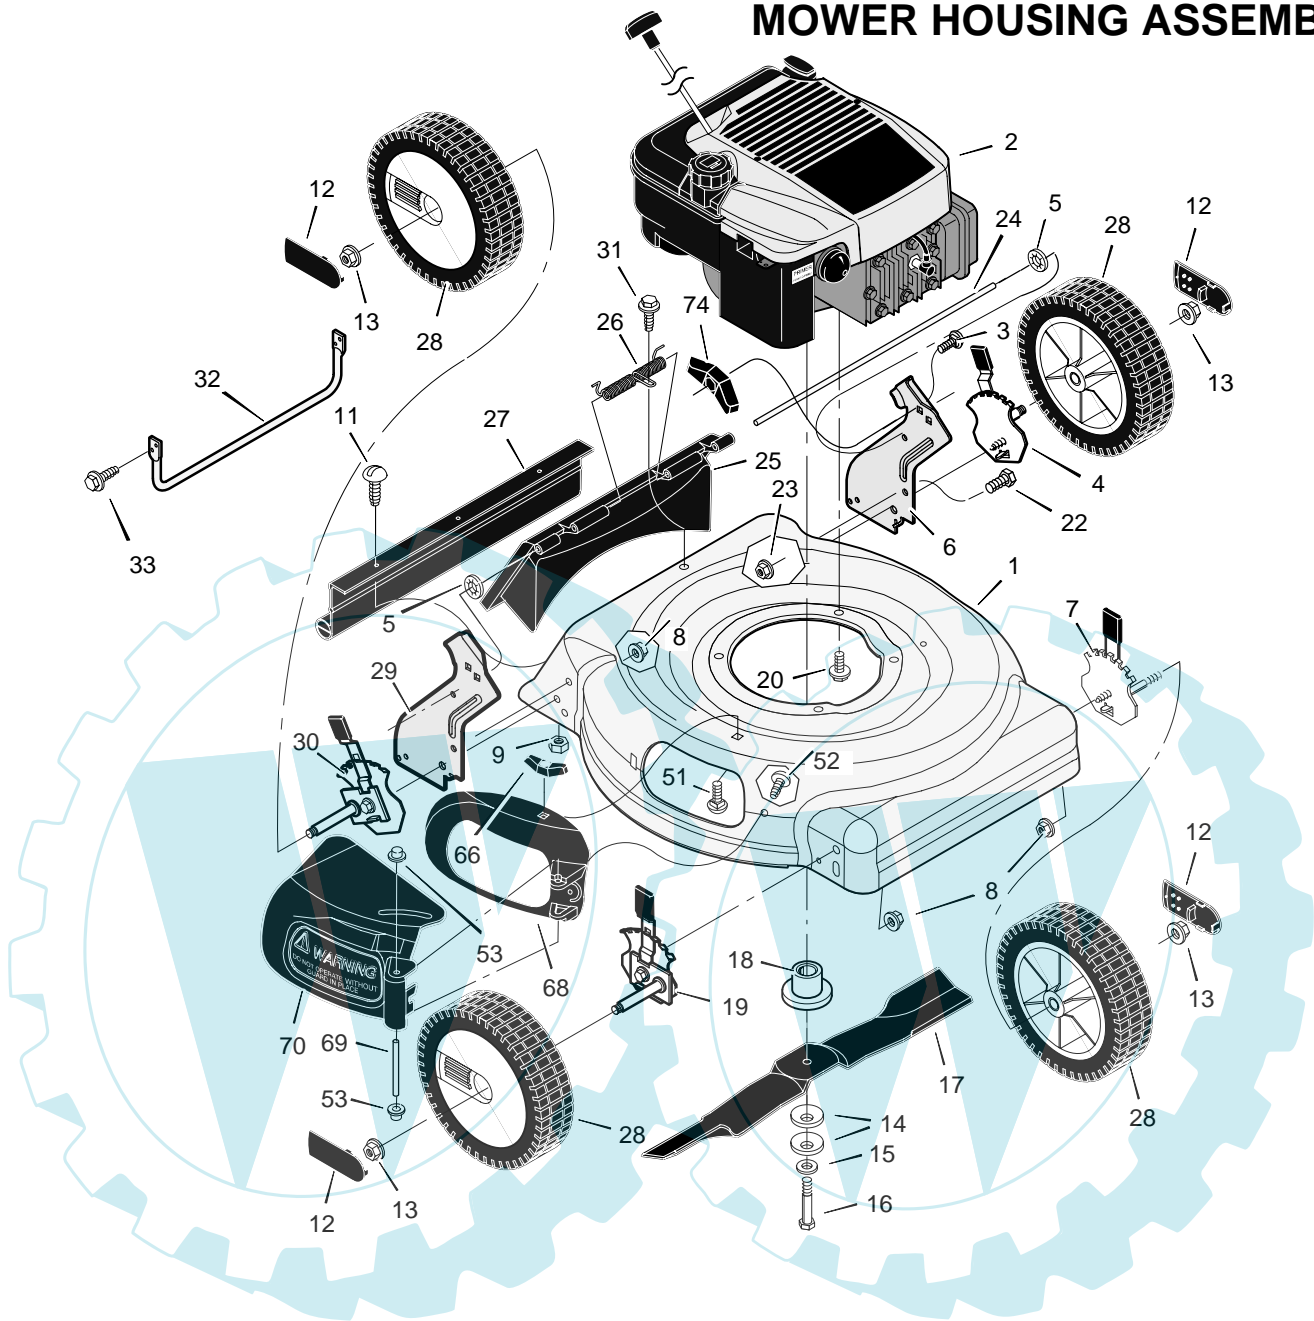

204110x52A

MOWER HOUSING ASSEMBLY

1	776151	Housing	17	672763E701	Blade	33	26x217	Screw
2	+	Engine	18	672503	Adapter, Blade	51	002x16	Bolt, Carriage
3	002x81	Bolt, Carriage	19	672600	Adjuster, Right Front Height	52	26x221	Screw
4	672605	Adjuster, Left Rear Height	20	0025x6	Bolt, Engine	53	028x42	Push On Cap
5	028x49	Push Retainer *	22	001x45	Bolt	66	014x86	Wingnut
6	1101239E245	Bracket, Left Handle	23	015x79	Nut, Flange	--	672158	Chute Assembly **
7	672601	Adjuster, Left Front Height	24	215x17 Z	Rod, Pivot *	68	671926	Bezel (Black)
8	015x68	Nut, Flange	25	672610	Door, Rear	69	215x18 Z	Pin, Pivot
9	15x102	Nut, Hex	26	166x44	Spring *	70	671927	Deflector, Chute (Black)
11	004x21	Screw	27	671970	Guard, Rear	74	071495	Knob
12	672122	Hub Cap - Optional	28	071597	Wheel	--	F-040437L	Instruction Book
13	015x84	Nut, Flange	29	1101238E245	Bracket, Right Handle			
14	17x137	Washer, Belleville	30	672604	Adjuster, Right Rear Height			
15	17x124	Washer	31	26x245	Screw			
16	01x153	Bolt	32	671990	Guard, Rear			

+ Parts are available from the Engine manufacturer.
 * Included with Rear Door, Item number 25.
 ** Included with Chute Assembly, Item 53, 68, 69, 70.

204110x52A HANDLE ASSEMBLY & OPTIONAL BAG KIT

1	1101555E701	Handle, Upper (Black)	12	071530	Guide, Rope	16	1101360	Engine Stop Cable
2	672874E701	Handle, Lower (Black)	13	671924E701	Engine Stop Lever	21	071592	Frame, Top (Optional)
3	002x77	Bolt	14	1101454	Bracket, Stop Lever	22	672905	Frame Assembly (Optional)
4	071294	Knob, Plastic	15	1101353	Fastener, Cable	23	1101032	Bag, Cloth (Optional)
7	15x116	Locknut						